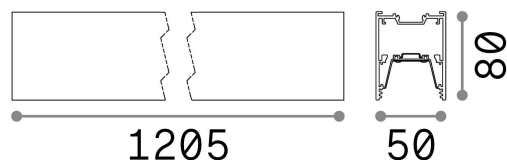

General info

Technical - Systems

Ean	8021696192437
Item	FLUO WIDE 1200 3000K WH
Installation	Systems
Guarantee	5 years
Gross weight	4.88 kg
Volume	0.018311 m ³

Technical info

Net weight	2.89 kg
Insulation class	I
Protection index	IP20
Compliance	CE
Operating temperature	0° ~ +40 °C
Full load efficiency	X
Dimmer	NO, On-Off
Power output	220-240 V AC 50/60 Hz
Power supply	In-built, included Replaceable (by qualified operators only), electronic, tridonic
Accessories not included	Mounting kit (suspension, recessed, surface), Dimmable driver, Luminous corner, Structure connector

Source info

Integrated source	Integrated LED module
Replaceable source	Replaceable (by qualified operators only)
Power	27 W
Emission	Direct
Max consumption	max 27,00 W
Features LED	LED SMD SAMSUNG
CCT LED	3000 K
Duration LED (t. 25°C)	50000 h
CRI	> 80
SDCM	3
Light beam	105°
Light beam flux	3750 lm
Useful light flux	2700 lm